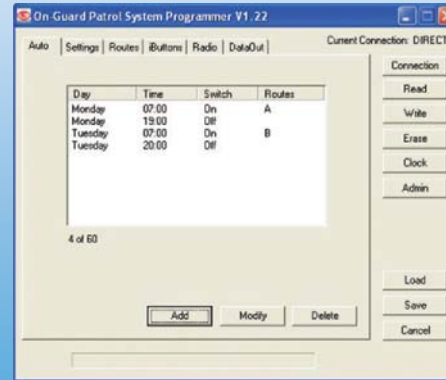

- The cost of replacement tags is a fraction of the cost of traditional batons
- Each guard could be issued with his own tag

Guards will be prompted by OnGuard to follow programmed routes if invoked. Up to 4 different routes may be selected.

1 to 16 Points may be added

OnGuard has a unique built in programmable schedule.

Transactions are downloaded immediately using GPRS (General Packet Radio Service) on the GSM network. Emails are sent in text form immediately to your control room as well as daily in PDF format to Supervisors or clients.

Sleeping on the baton, a term used for a guard who races around the guard site thus extending his rest period, is preventable by invoking the interpoint delay. OnGuard's microprocessor controlled points will indicate that the guard has visited the point too soon and thus delay his progress.