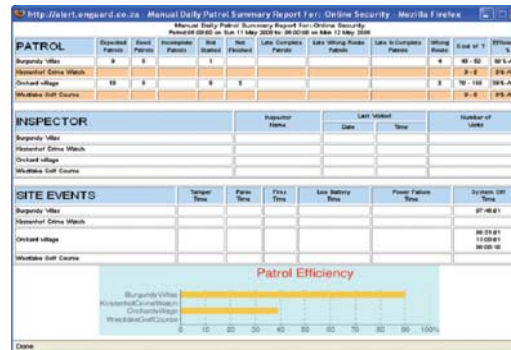

- The cost of replacement tags is a fraction of the cost of traditional batons
- Each guard could be issued with his own tag

Guards will be prompted by OnGuard to follow programmed routes if invoked. Up to 4 different routes may be selected.

1 to 16 Points may be added

OnGuard has a unique built in programmable schedule.

Transactions are downloaded immediately using GPRS (General Packet Radio Service) on the GSM network. Emails are sent in text form immediately to your control room as well as daily in PDF format to Supervisors or clients.