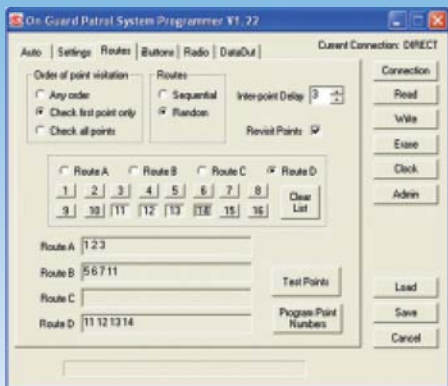

- The cost of replacement tags is a fraction of the cost of traditional batons
- Each guard could be issued with his own tag

Guards will be prompted by OnGuard to follow programmed routes if invoked. Up to 4 different routes may be selected.